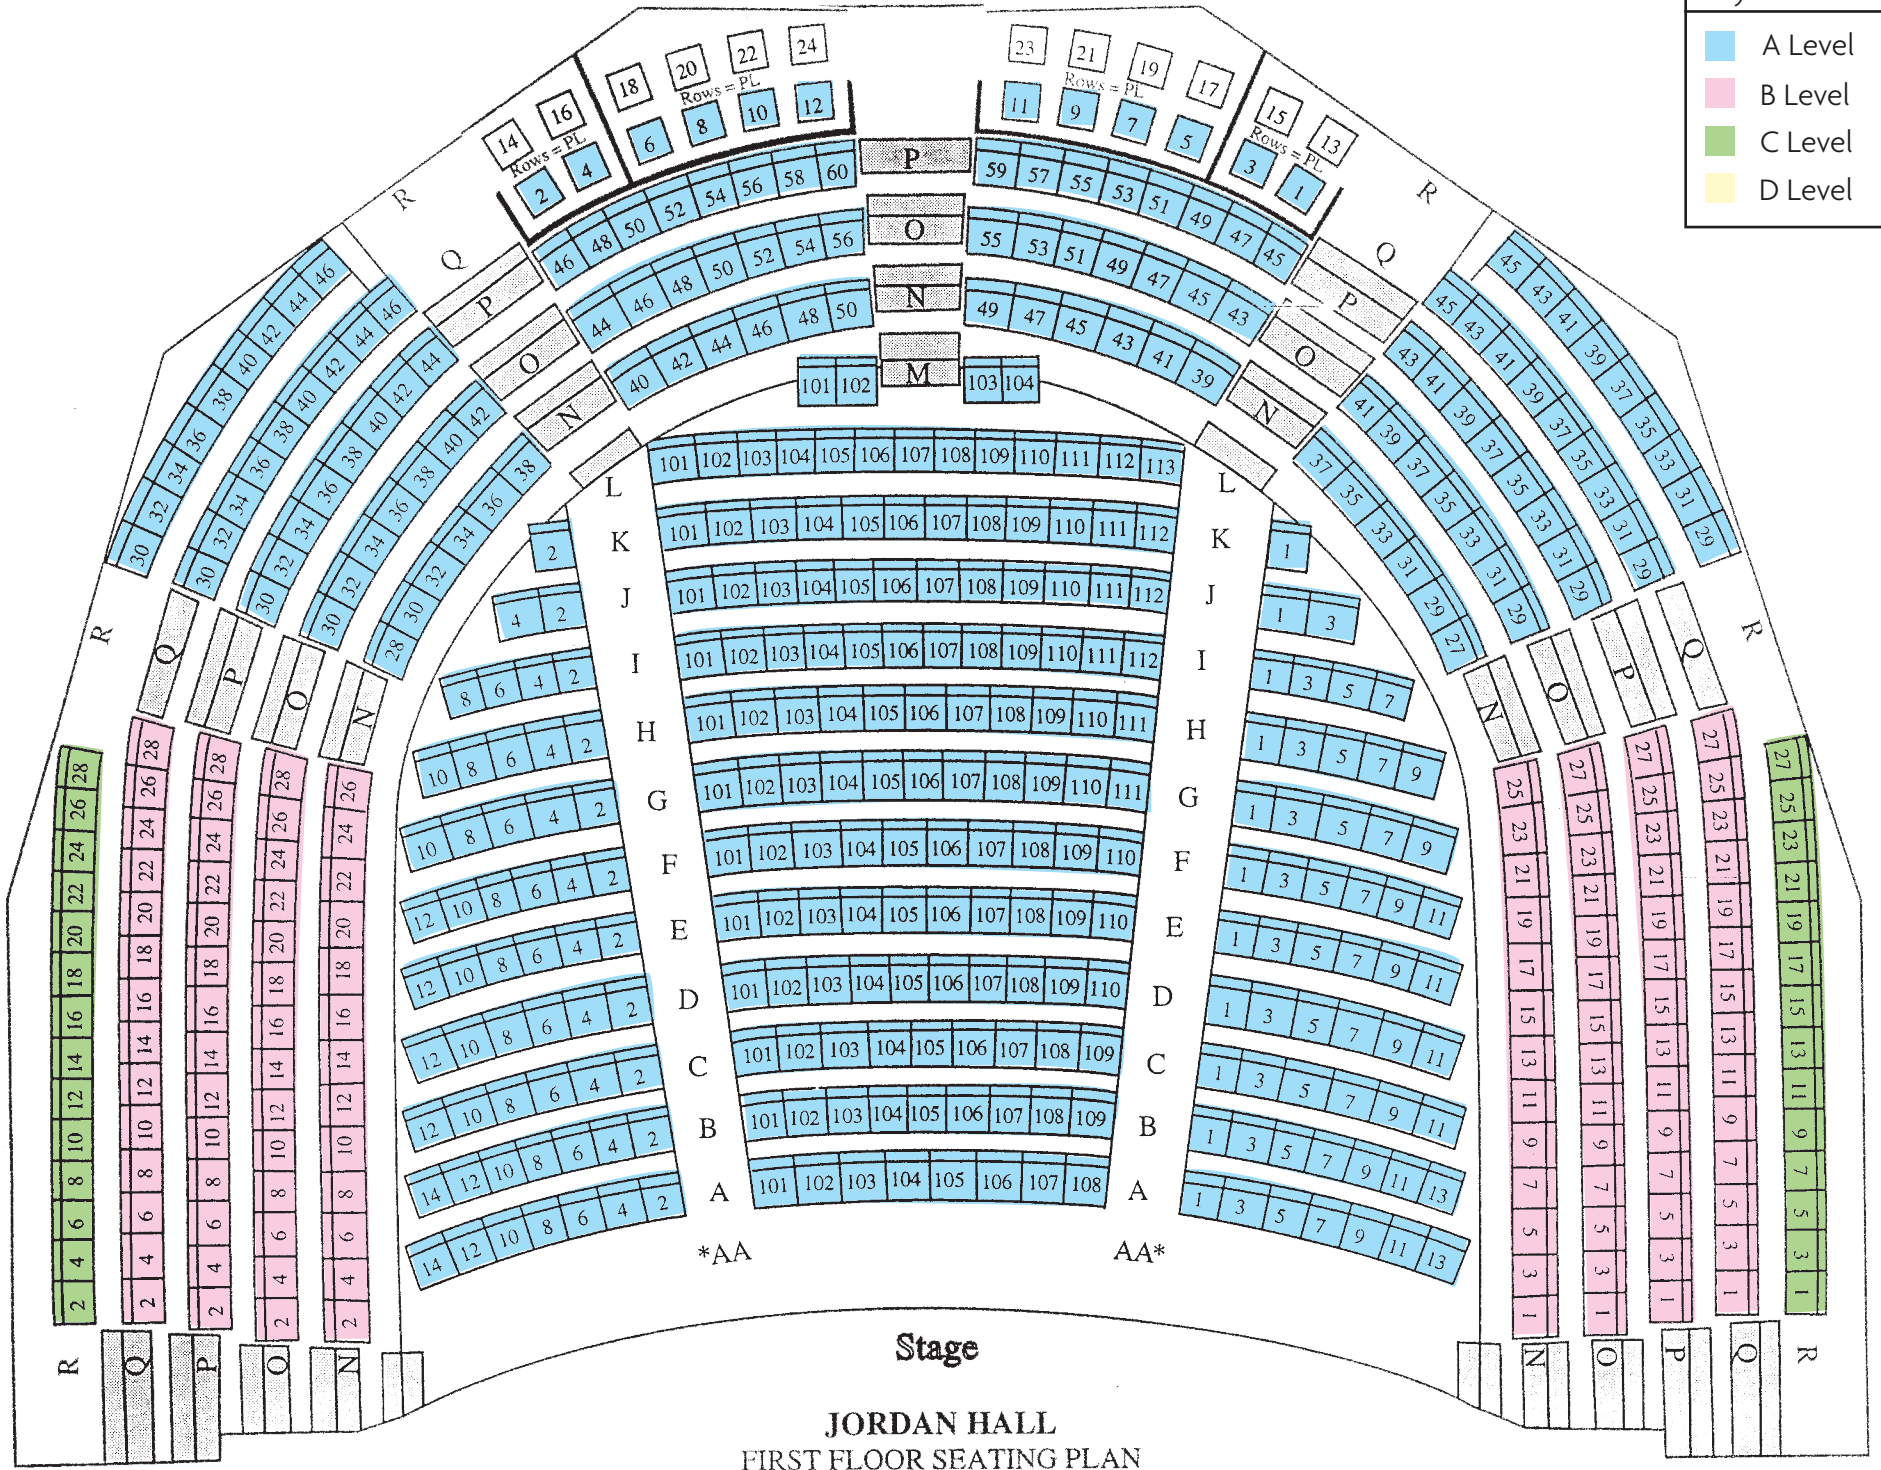

Key

- A Level
- B Level
- C Level
- D Level

JORDAN HALL
FIRST FLOOR SEATING PLAN

*Row AA includes temporary chairs which must be requested in advance.